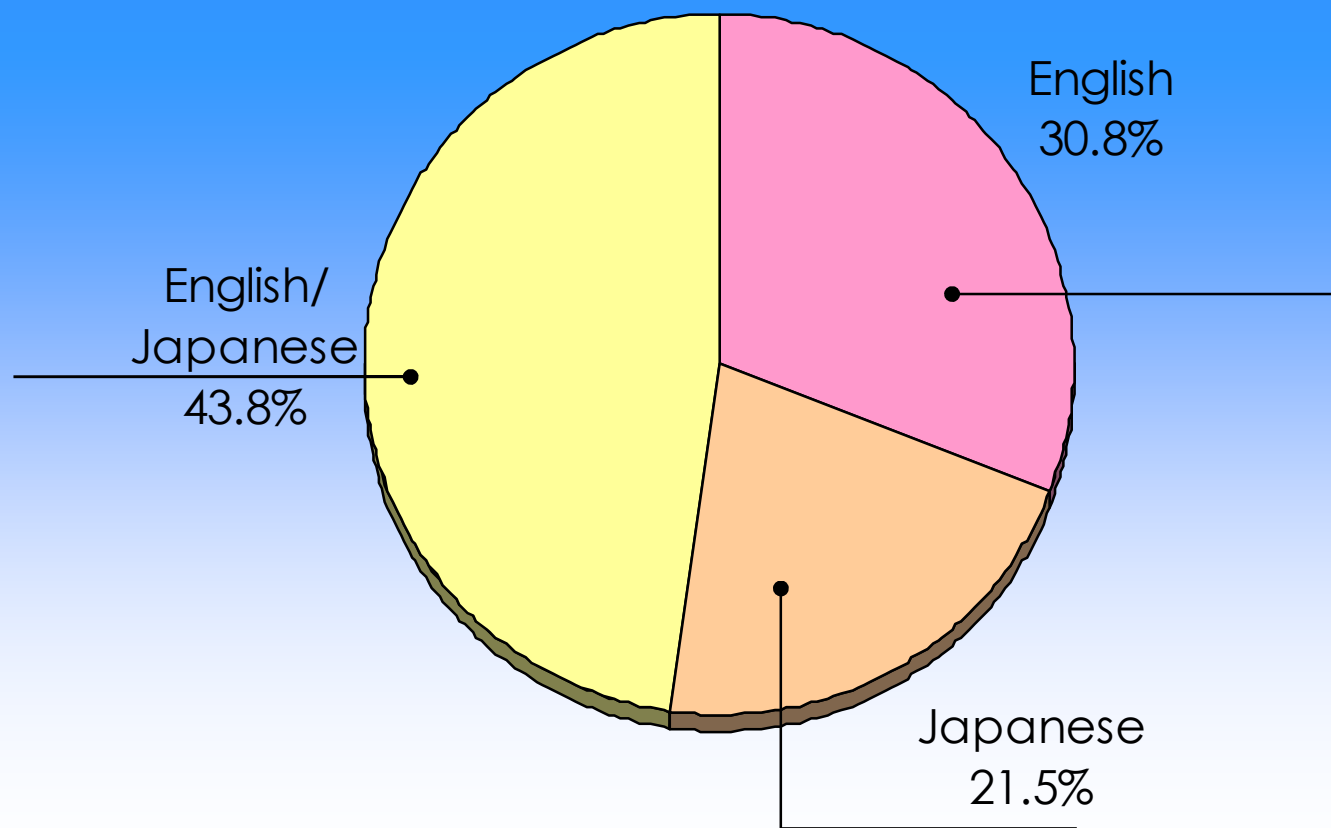

Languages

(as of June, 2011)